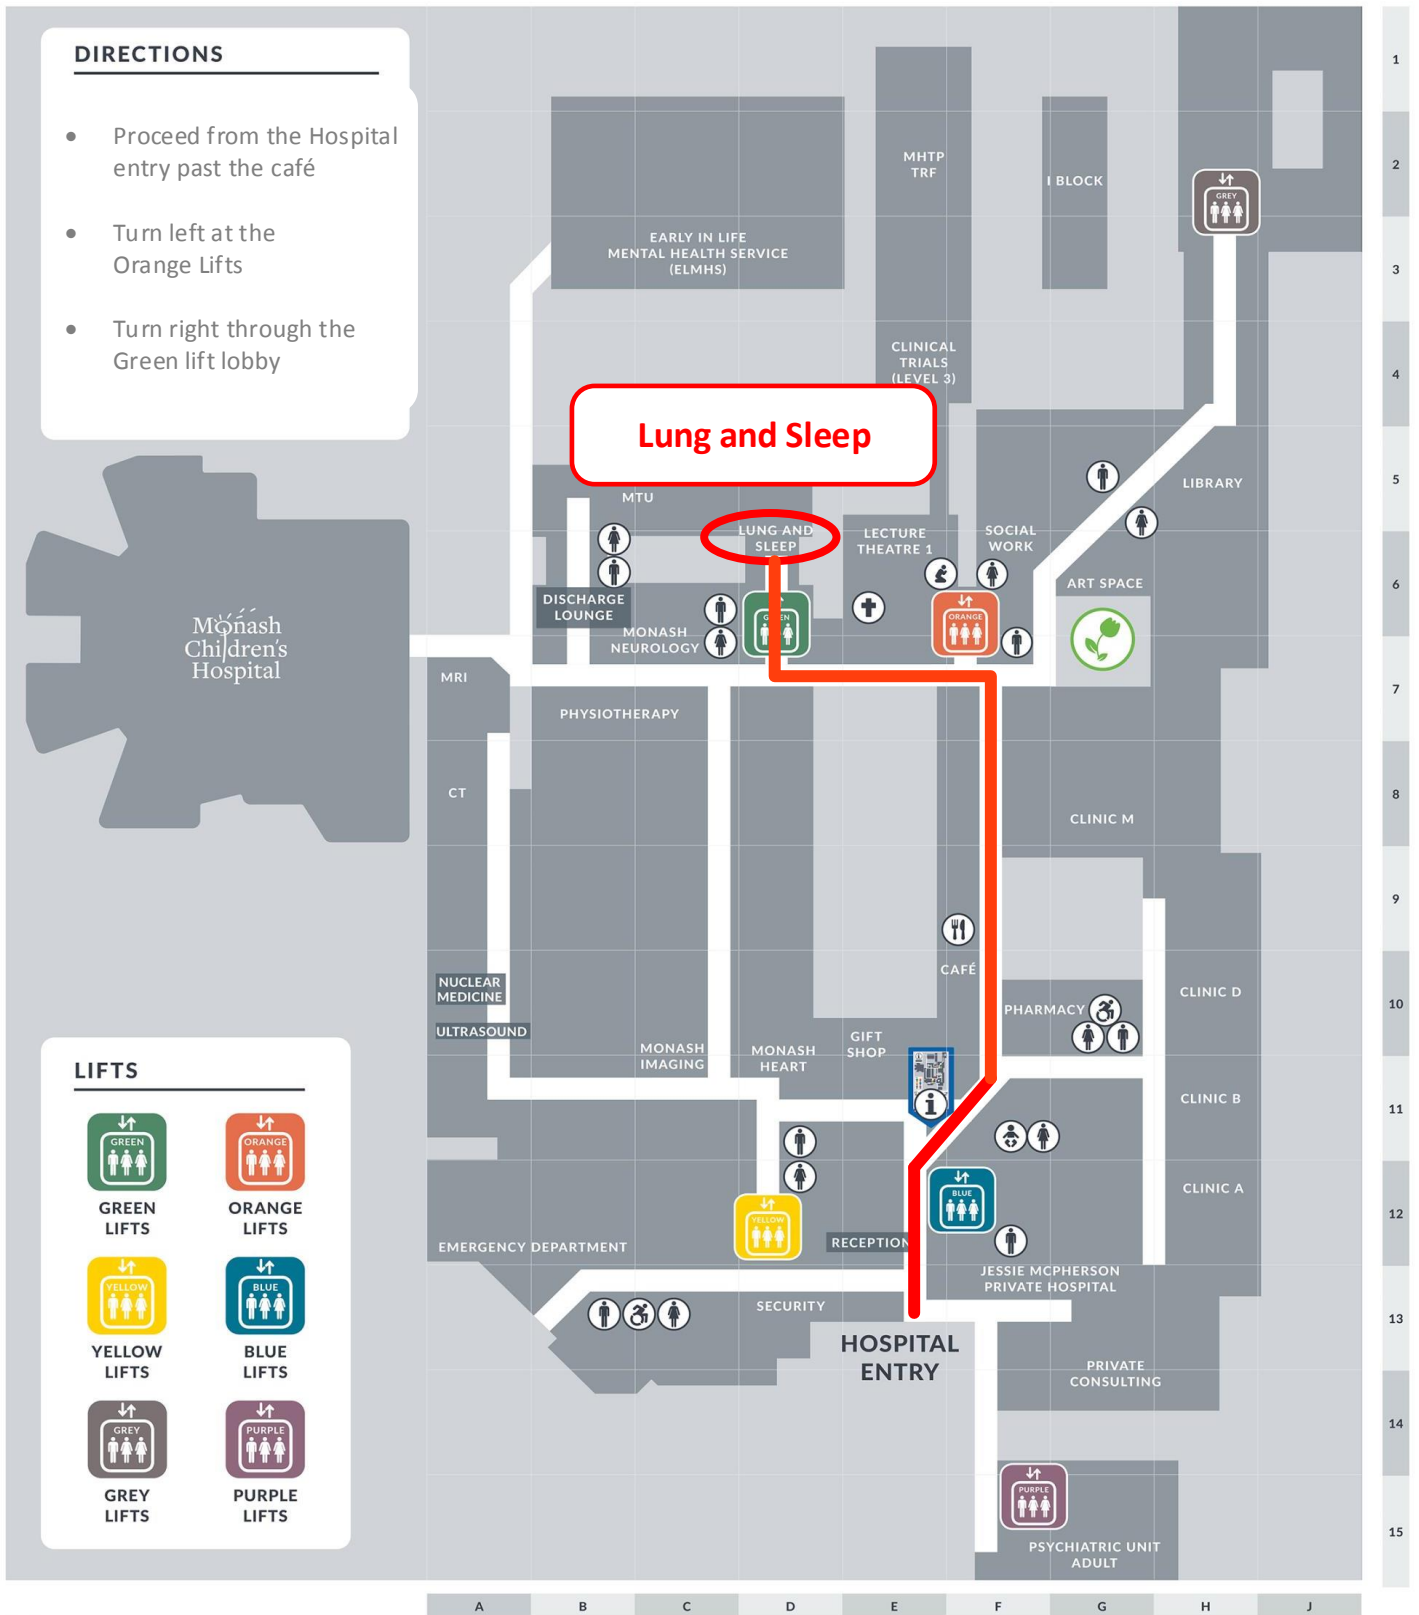

Monash Medical Centre Wayfinding Guide

Lung and Sleep

- DIRECTIONS**
- Proceed from the Hospital entry past the café
 - Turn left at the Orange Lifts
 - Turn right through the Green lift lobby

- LIFTS**
- | | |
|---------------------|---------------------|
| | |
| GREEN LIFTS | ORANGE LIFTS |
| | |
| YELLOW LIFTS | BLUE LIFTS |
| | |
| GREY LIFTS | PURPLE LIFTS |

AMENITIES

- | | | | | | | | |
|-------------|---------------|-------------------|-------------|-------------|--------|------|---------------------------|
| | | | | | | | |
| MALE TOILET | FEMALE TOILET | ACCESSIBLE TOILET | BABY CHANGE | PRAYER ROOM | CHAPEL | FOOD | ABORIGINAL HEALING GARDEN |

Ver: 20180220